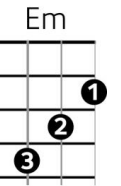

Somewhere Only We Know (V2) – Keane (2004), Lily Allen

Strum pattern : d- d- d- du –u -u du du

Intro {heavy strum} : C Em Dm G (x2) {then quieter: }

Chords

C Em Dm Gsus4 - G -
 - I walked across - an empty land - I knew the pathway like the back of my hand
 C Em Dm Gsus4 - G -
 - I felt the earth - beneath my feet - sat by the river and it made me complete

C Em Dm Gsus4 - G -
 - I came across - a fallen tree - I felt the branches of it looking at me
 C Em Dm Gsus4 - G -
 - Is this the place - we used to love? - Is this the place that I've been dreaming of?

Chorus
Bridge
 Em Dm F C F
 ... so why don't we go? ooh aa - ah aah ah - aah
 Dm Em Dm
 - This could be the end of everything, so why don't we go .. {slowing down}
 Em F G F
 ..somewhere only we know somewhere only we know
 G F C {stop}
 somewhere only we know