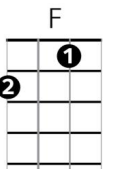

Somewhere Only We Know (V2) – Keane (2004), Lily Allen

Strum pattern : d- d- d- du –u -u du du

Intro {heavy strum} : C Em Dm G (x2) {then quieter: }

Chords

C Em Dm Gsus4 - G -
 - I walked across - an empty land - I knew the pathway like the back of my hand
 C Em Dm Gsus4 - G -
 - I felt the earth - beneath my feet - sat by the river and it made me complete

Chorus
 Am Em
 - Oh simple thing - where have you gone?
 F Gsus4 - G -
 - I'm getting old and I need something to rely on
 Am Em
 - So tell me when - you're gonna let me in
 F Gsus4 - G -
 - I'm getting tired and I need somewhere to begin

C Em Dm Gsus4 - G -
 - I came across - a fallen tree - I felt the branches of it looking at me
 C Em Dm Gsus4 - G -
 - Is this the place - we used to love? - Is this the place that I've been dreaming of?

Chorus
Bridge
 Em Dm F C F
 ... so why don't we go? ooh aa - ah aah ah - aah
 Dm Em Dm
 - This could be the end of everything, so why don't we go .. {slowing down}
 Em F G F
 ..somewhere only we know somewhere only we know
 G F C {stop}
 somewhere only we know