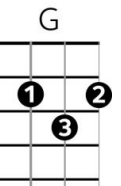

Somewhere Only We Know (V2) – Keane (2004), Lily Allen

Strum pattern : d- d- d- du –u -u du du

Intro {heavy strum} : C Em Dm G (x2) {then quieter: }

Chords

C Em Dm Gsus4 - G -
 - I walked across - an empty land - I knew the pathway like the back of my hand
 C Em Dm Gsus4 - G -
 - I felt the earth - beneath my feet - sat by the river and it made me complete

Chorus
 Am Em
 - Oh simple thing - where have you gone?
 F Gsus4 - G -
 - I'm getting old and I need something to rely on
 Am Em
 - So tell me when - you're gonna let me in
 F Gsus4 - G -
 - I'm getting tired and I need somewhere to begin

C Em Dm Gsus4 - G -
 - I came across - a fallen tree - I felt the branches of it looking at me
 C Em Dm Gsus4 - G -
 - Is this the place - we used to love? - Is this the place that I've been dreaming of?

Chorus
Bridge
 Em Dm F C F
 ... so why don't we go? ooh aa - ah aah ah - aah
 Dm Em Dm
 - This could be the end of everything, so why don't we go .. {slowing down}
 Em F G F
 ..somewhere only we know somewhere only we know
 G F C {stop}
 somewhere only we know