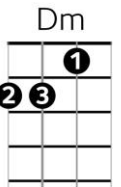

Somewhere Only We Know (V2) – Keane (2004), Lily Allen

Strum pattern : d- d- d- du –u -u du du

Intro {heavy strum} : C Em Dm G (x2) {then quieter: }

Chords

C Em Dm Gsus4 - G -
 - I walked across - an empty land - I knew the pathway like the back of my hand
 C Em Dm Gsus4 - G -
 - I felt the earth - beneath my feet - sat by the river and it made me complete

C Em Dm Gsus4 - G -
 - I came across - a fallen tree - I felt the branches of it looking at me
 C Em Dm Gsus4 - G -
 - Is this the place - we used to love? - Is this the place that I've been dreaming of?

Chorus
Bridge
 Em Dm F C F
 ... so why don't we go? ooh aa - ah aah ah - aah
 Dm Em Dm
 - This could be the end of everything, so why don't we go .. {slowing down}
 Em F G F
 ..somewhere only we know somewhere only we know
 G F C {stop}
 somewhere only we know