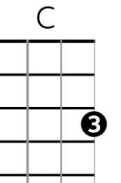

Somewhere Only We Know (V2) – Keane (2004), Lily Allen

Strum pattern : d- d- d- du –u -u du du

Intro {heavy strum} : C Em Dm G (x2) {then quieter: }

Chords

C Em Dm Gsus4 - G -
 - I walked across - an empty land - I knew the pathway like the back of my hand
 C Em Dm Gsus4 - G -
 - I felt the earth - beneath my feet - sat by the river and it made me complete

C Em Dm Gsus4 - G -
 - I came across - a fallen tree - I felt the branches of it looking at me
 C Em Dm Gsus4 - G -
 - Is this the place - we used to love? - Is this the place that I've been dreaming of?

Chorus
Bridge
 Em Dm F C F
 ... so why don't we go? ooh aa - ah aah ah - aah
 Dm Em Dm
 - This could be the end of everything, so why don't we go .. {slowing down}
 Em F G F
 ..somewhere only we know somewhere only we know
 G F C {stop}
 somewhere only we know