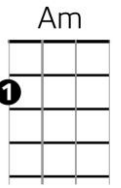

Somewhere Only We Know (V2) – Keane (2004), Lily Allen

Strum pattern : d- d- d- du –u -u du du

Intro {heavy strum} : C Em Dm G (x2) {then quieter: }

Chords

C Em Dm Gsus4 - G -
 - I walked across - an empty land - I knew the pathway like the back of my hand
 C Em Dm Gsus4 - G -
 - I felt the earth - beneath my feet - sat by the river and it made me complete

Chorus
Bridge
 Em Dm F C F
 ... so why don't we go? ooh aa - ah aah ah - aah
 Dm Em Dm
 - This could be the end of everything, so why don't we go .. {slowing down}
 Em F G F
 ..somewhere only we know somewhere only we know
 G F C {stop}
 somewhere only we know